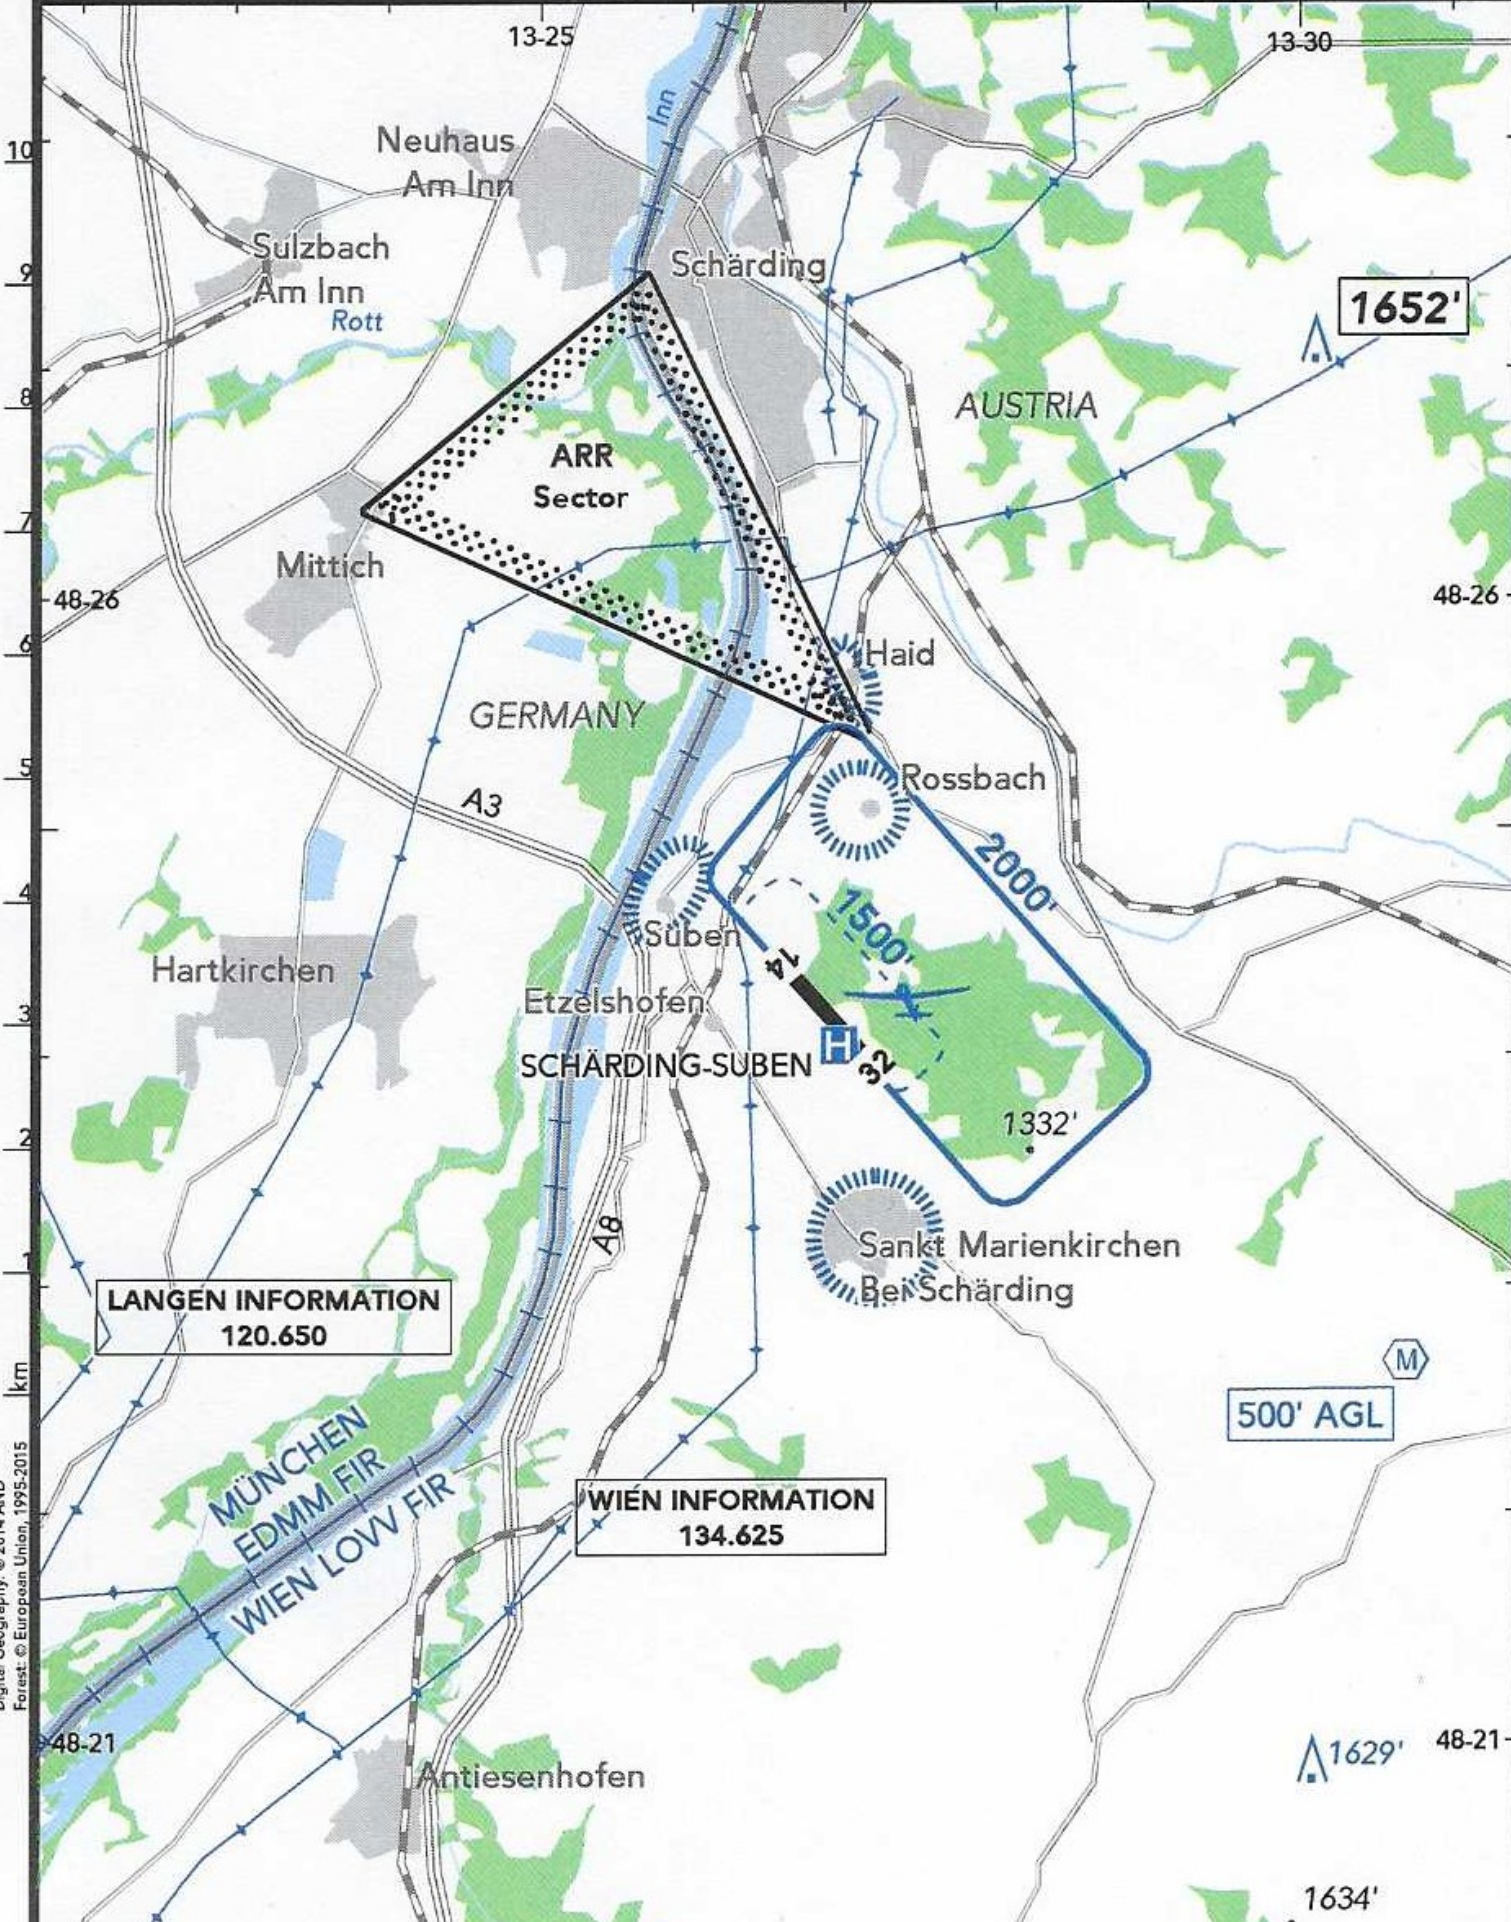

BRIEFING STRIP™

LOCATION
Elev 1070' /326m
N48 24.2 E013 26.9

FIS
WIEN INFORMATION 134.625

AFIS
SCHÄRDING-SUBEN AERODROME/FLUGPLATZ 122.705 123.400⁽¹⁾

⁽¹⁾ GLD

Digital Geography © 2014 AND
Forest © European Union, 1995-2015

VAR 4°E